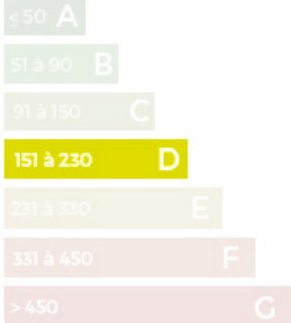

Ref. : VMA9170

House

399 000 €

 160 m²

 6

 4

ENERGETICAL PERFORMANCES

Logement économe