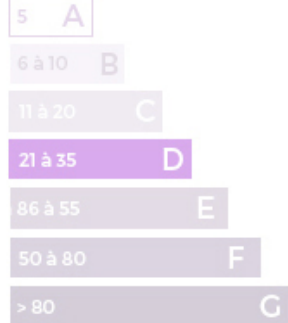

Forte émission de GES

BELLON IMMOBILIER

4, rue Bellon – 60300 SENLIS

Tél. : 03.44.24.19.00

contact@bellon-immobilier.com

www.bellon-immobilier.com