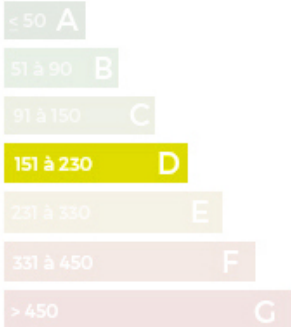

ENERGETICAL PERFORMANCES

Logement économe

logement énergivore

Faible émission de GES