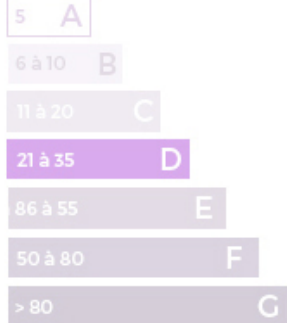

Forte émission de GES

BELLON IMMOBILIER

4, rue Bellon – 60300 SENLIS

Tél. : 03.44.24.19.00

contact@bellon-immobilier.com

www.bellon-immobilier.com