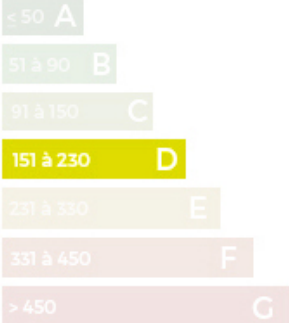

ENERGETICAL PERFORMANCES

Logement économe

logement énergivore

Faible émission de GES