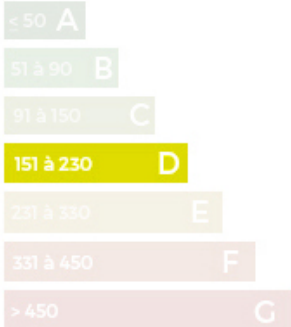

Ref. : VMA10009107

House

449 000 €

 190 m²

 8

 6

ENERGETICAL PERFORMANCES

Logement économe