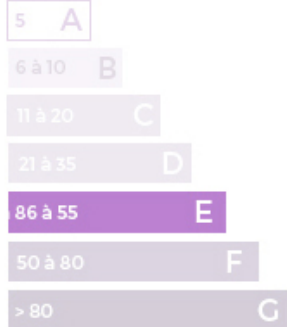

Forte émission de GES

BELLON IMMOBILIER

4, rue Bellon – 60300 SENLIS

Tél. : 03.44.24.19.00

contact@bellon-immobilier.com

www.bellon-immobilier.com