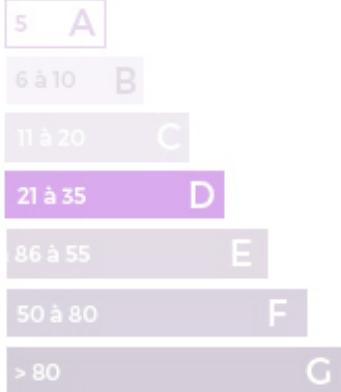

Faible émission de GES